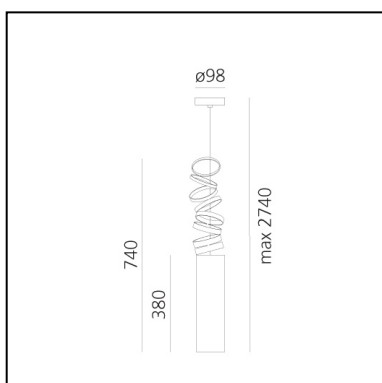

Decomposé Light Suspension - Orange

Atelier Oï

LUMINAIRE

- Watt: **6W**
- Delivered lumens output: **551lm**
- Efficiency: **79%**
- Efficacy: **55.12lm/W**

DESCRIPTION

"The projected light is broken down on each ring, light rays come to life in a scenic dance, made of shadows circulating around the central heart." Atelier Oï

PRODUCT CODE: DOI4600A03

FEATURES

- Article Code: **DOI4600A03**
- Colour: **Orange**
- Installation: **Suspension**
- Material: **Aluminium**
- Series: **Design Collection**
- design by: **Atelier Oï**

DIMENSIONS

- Height: **cm 38**
- Base Diameter: **cm 9.8**
- Max Height from ceiling: **cm 20**
- Max Extension Height: **cm 74**

NOT INCLUDED SOURCES

- Category: **FLUO**
- Number: **1**
- Watt: **8W**
- Socket: **E27**
- Class: **A**